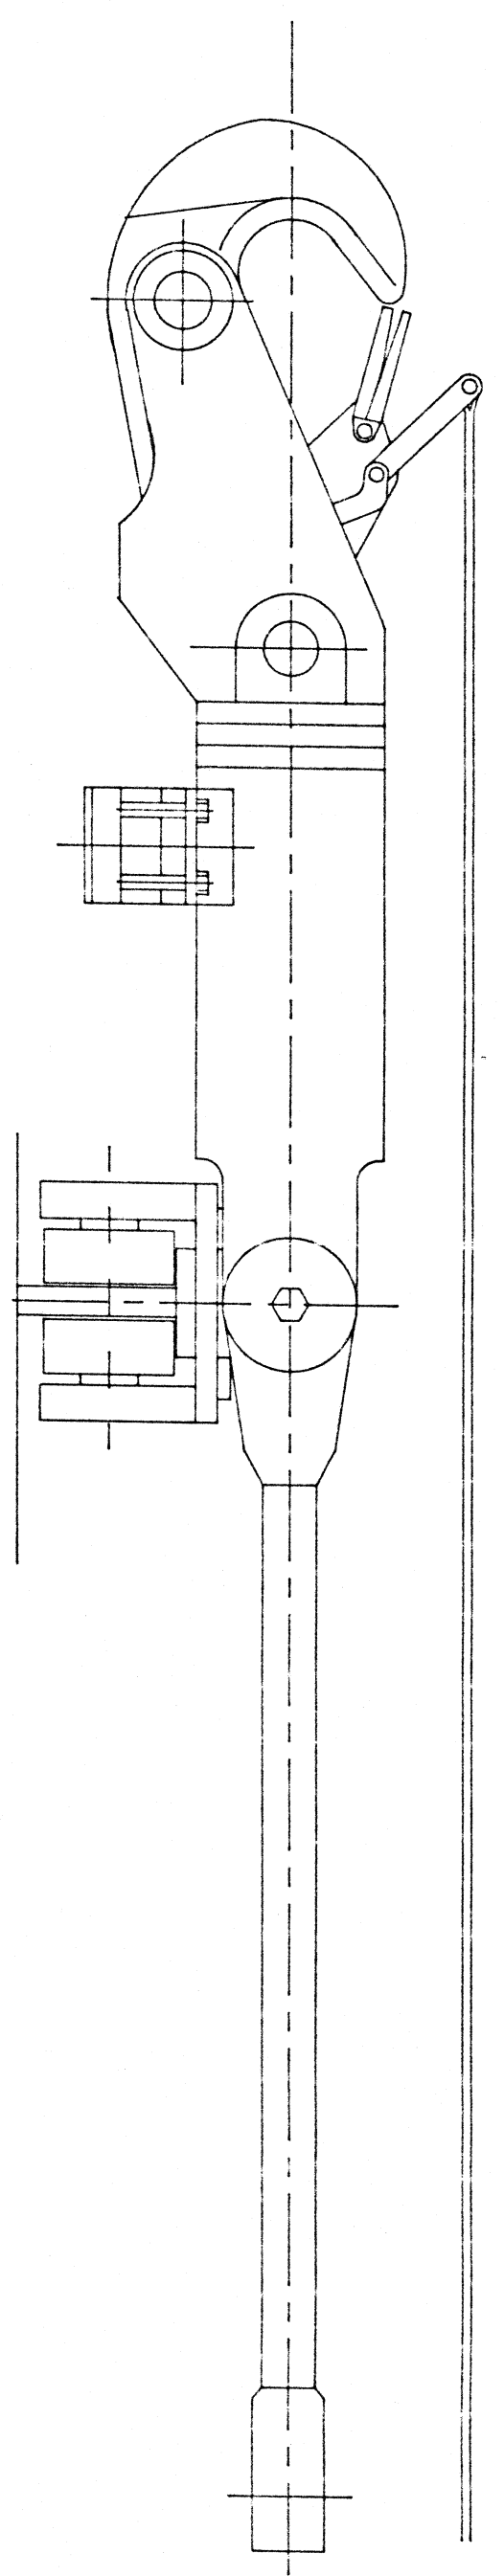

Scale 1:20

TUCBOAT "BOGATYR"	
Reproduction prohibited	
Designer G. Sheremetjeva	
©1994 GMS, Saint-Petersburg, Russia	Sheet 4
	Scale 1:10