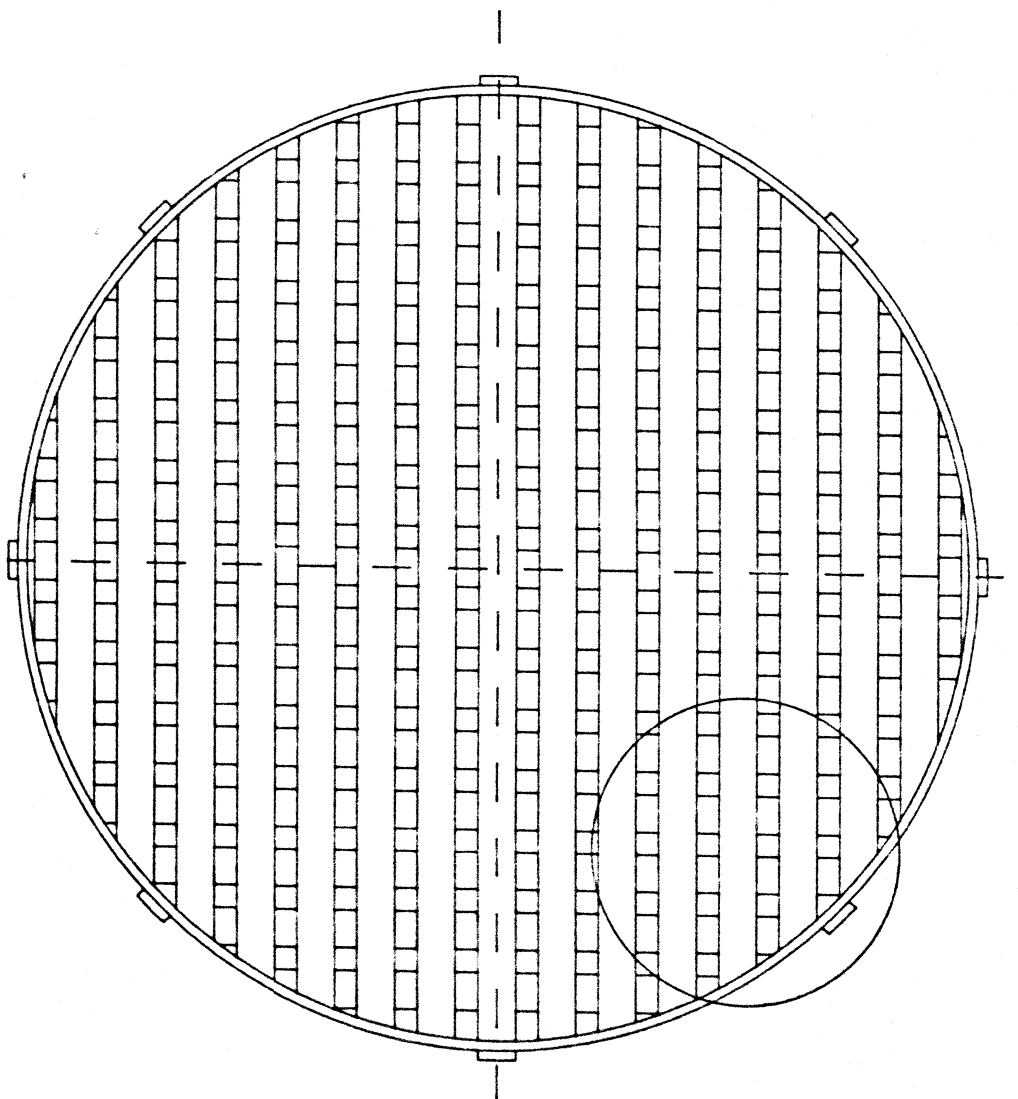

Scale 1:20

TUCBOAT "BOGATYR"	
Reproduction prohibited	
Designer G. Sheremetjeva	
©1994 GMS, Saint-Petersburg, Russia	Sheet 4
	Scale 1:10