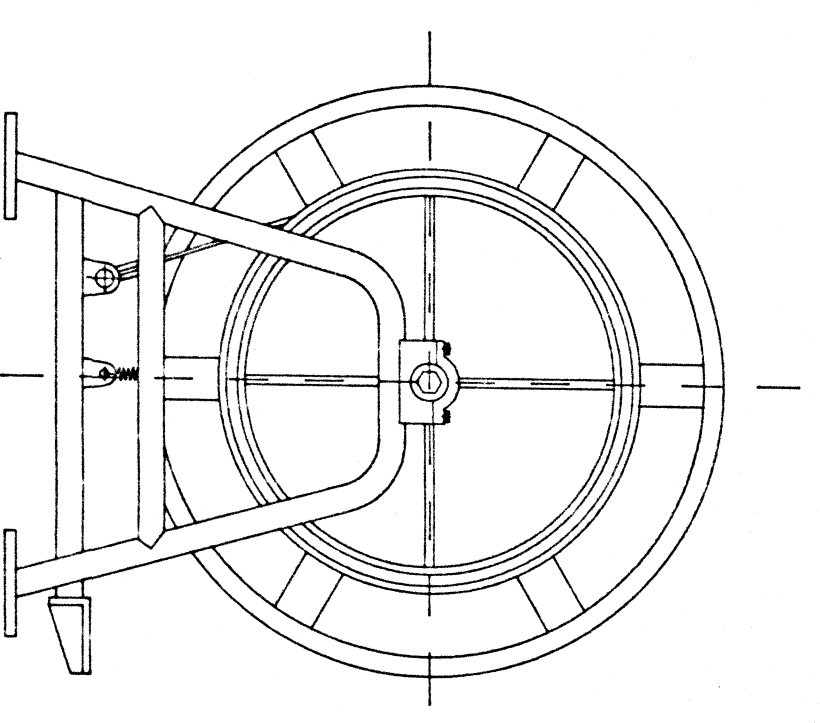

Scale 1:20

TUCBOAT "BOGATYR"	
Reproduction prohibited	
Designer G. Sheremetjeva	
©1994 GMS, Saint-Petersburg, Russia	Sheet 4
	Scale 1:10