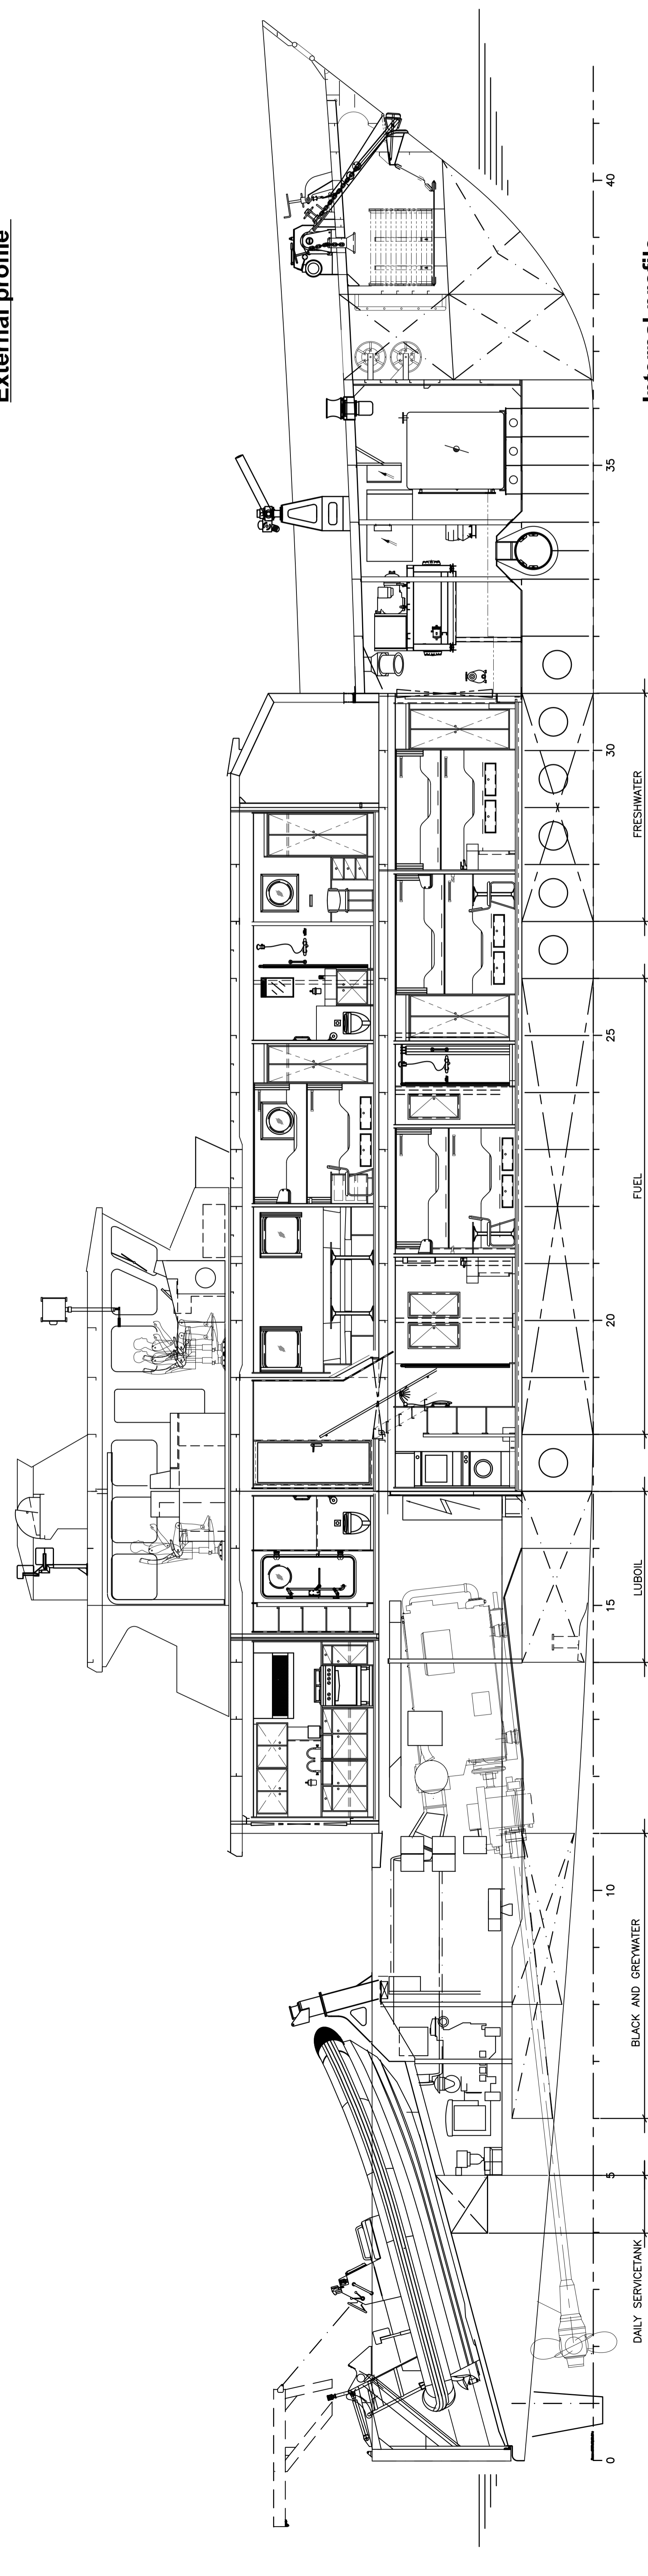

Frontview

External profile

Internal profile

Topview

**Damen
Offshore Surveillance Vessel 4207**

Principal dimensions:

Length o.a.	42,80 m
Beam o.a.	6,91 m
Depth at sides	3,77 m
Draught aft (approx.)	2,50 m

ITEMS MARKED # ARE OPTIONAL EQUIPMENT