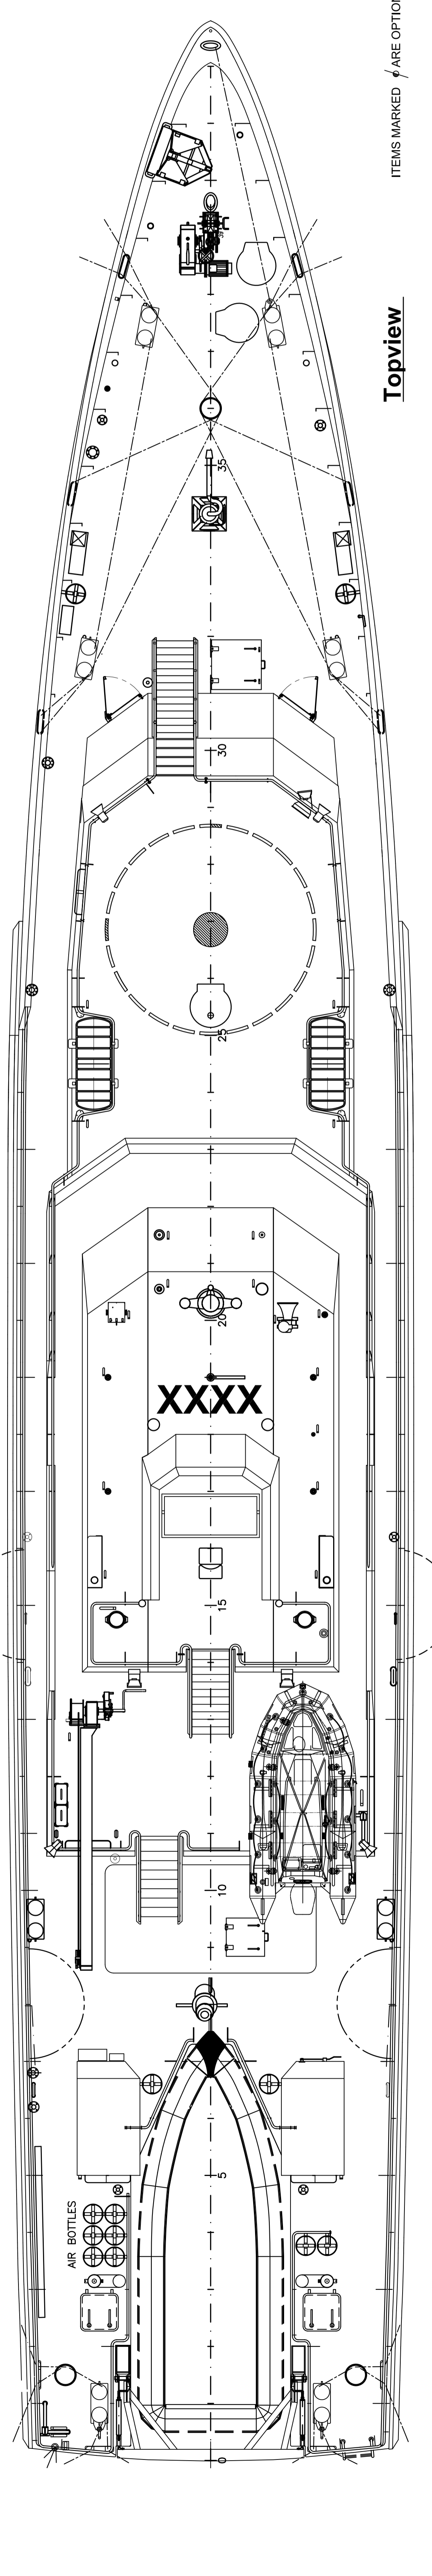

Frontview

External profile

Internal profile

Topview

**Damen
Offshore Surveillance Vessel 4207**

Principal dimensions:

Length o.a.	42,80 m
Beam o.a.	6,91 m
Depth at sides	3,77 m
Draught aft (approx.)	2,50 m

ITEMS MARKED # ARE OPTIONAL EQUIPMENT