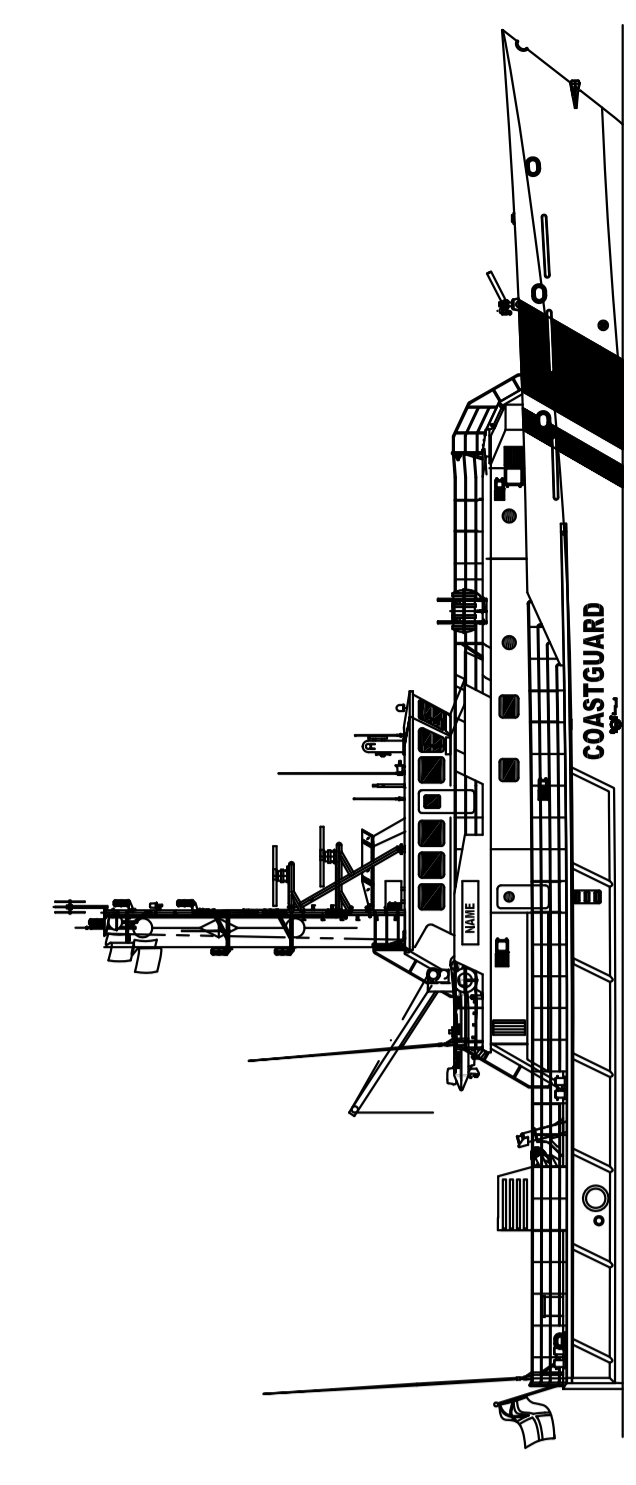

Frontview

External profile

Internal profile

Topview

**Damen
Offshore Surveillance Vessel 4207**

Principal dimensions:

Length o.a.	42,80 m
Beam o.a.	6,91 m
Depth at sides	3,77 m
Draught aft (approx.)	2,50 m

ITEMS MARKED # ARE OPTIONAL EQUIPMENT