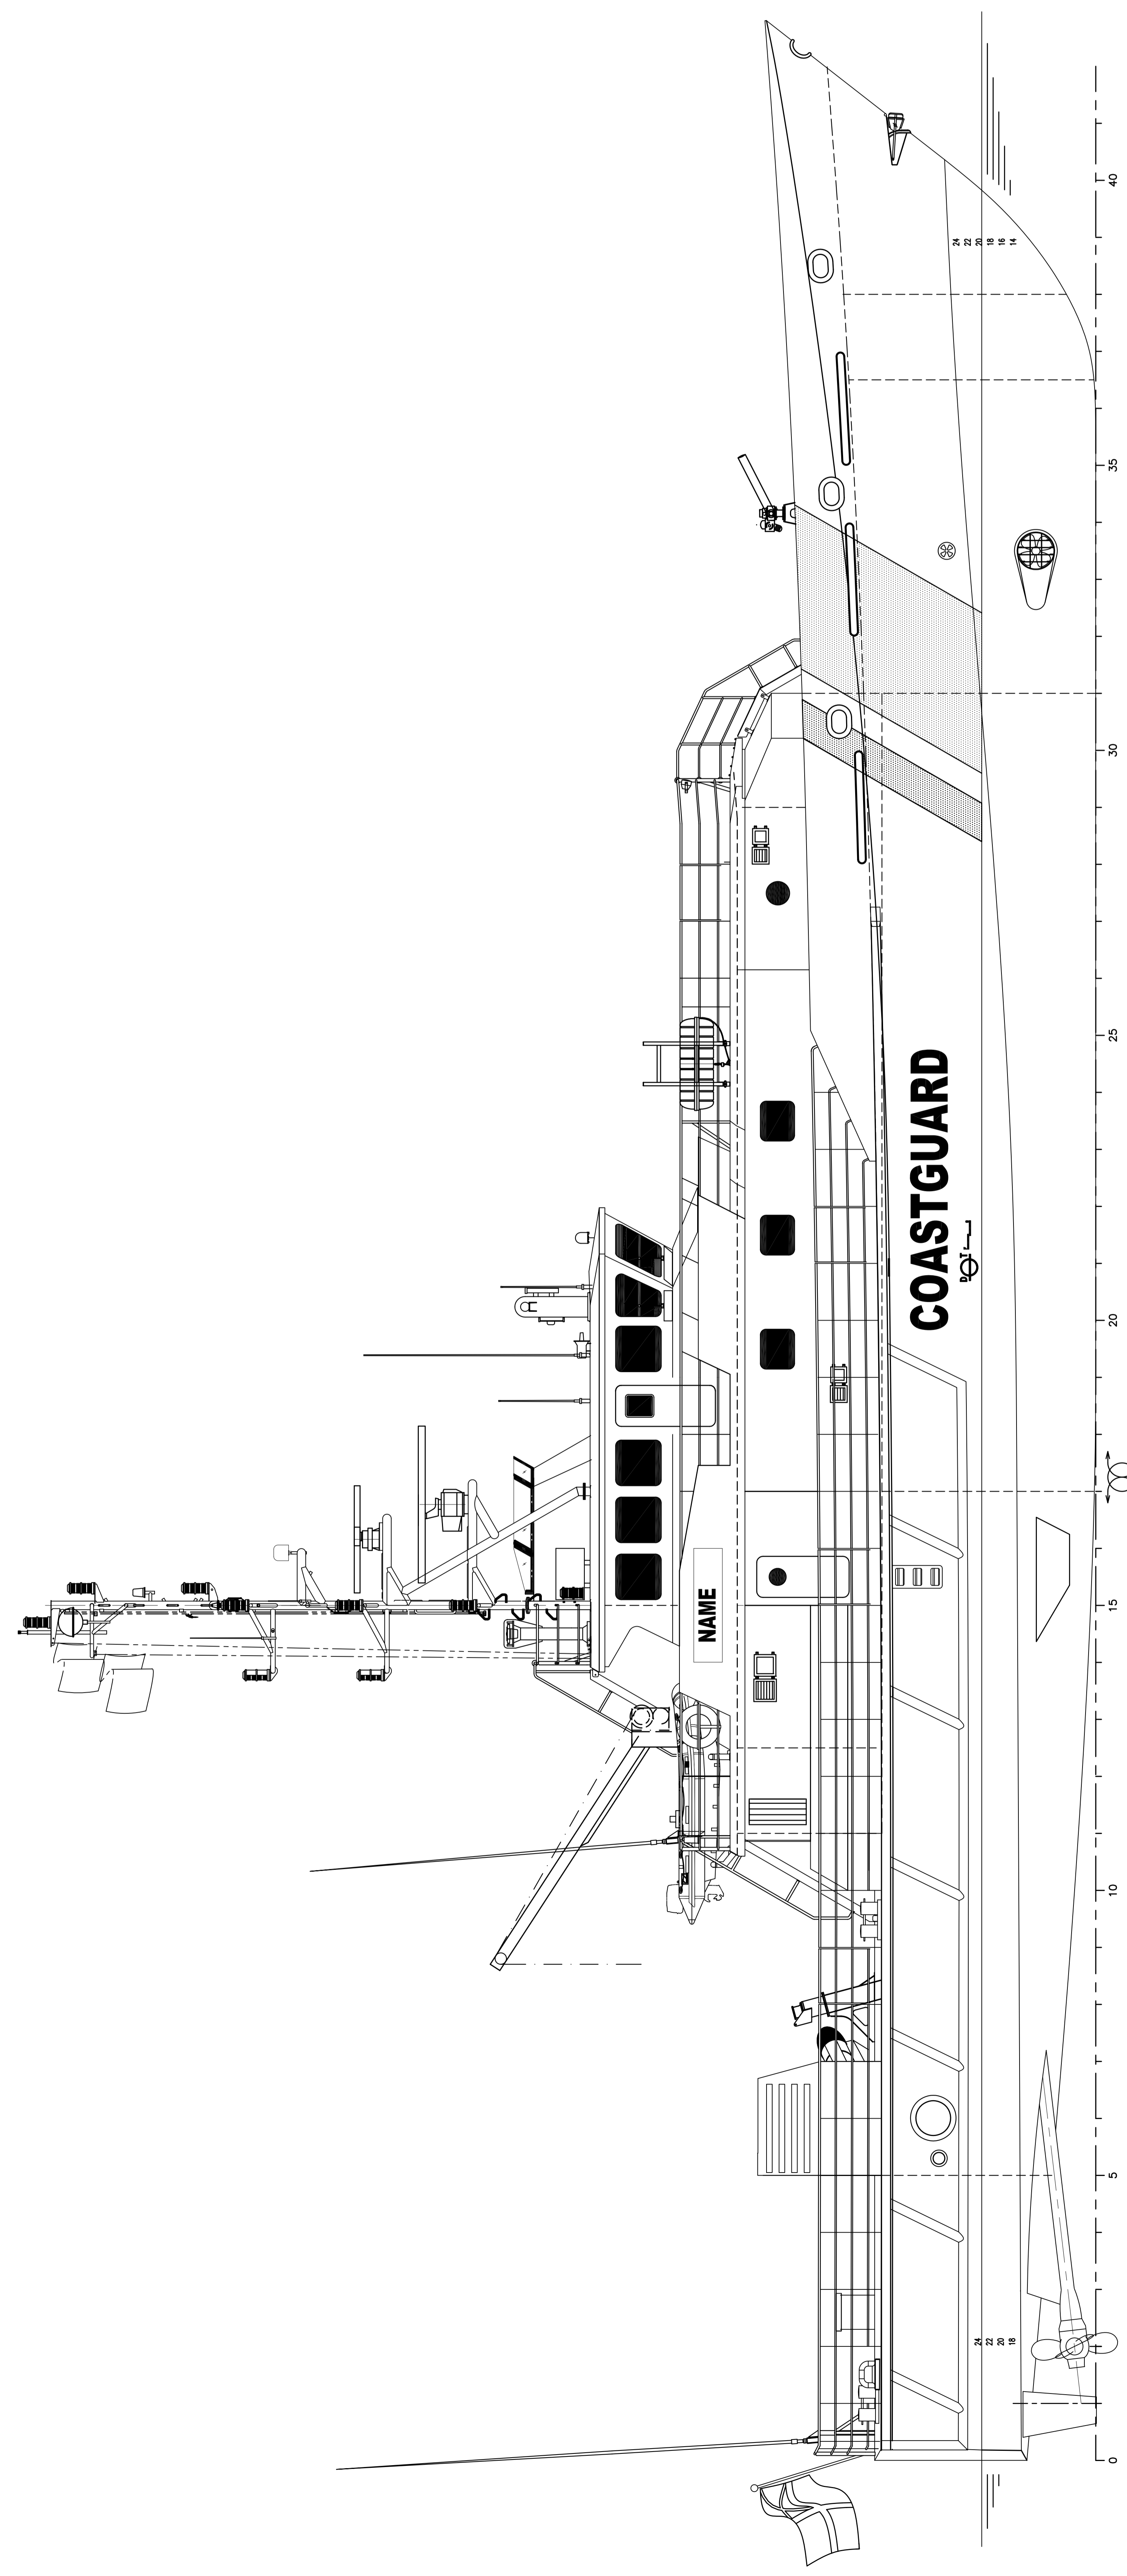

Frontview

External profile

Internal profile

Topview

**Damen
Offshore Surveillance Vessel 4207**

Principal dimensions:

Length o.a.	42,80 m
Beam o.a.	6,91 m
Depth at sides	3,77 m
Draught aft (approx.)	2,50 m

ITEMS MARKED # ARE OPTIONAL EQUIPMENT